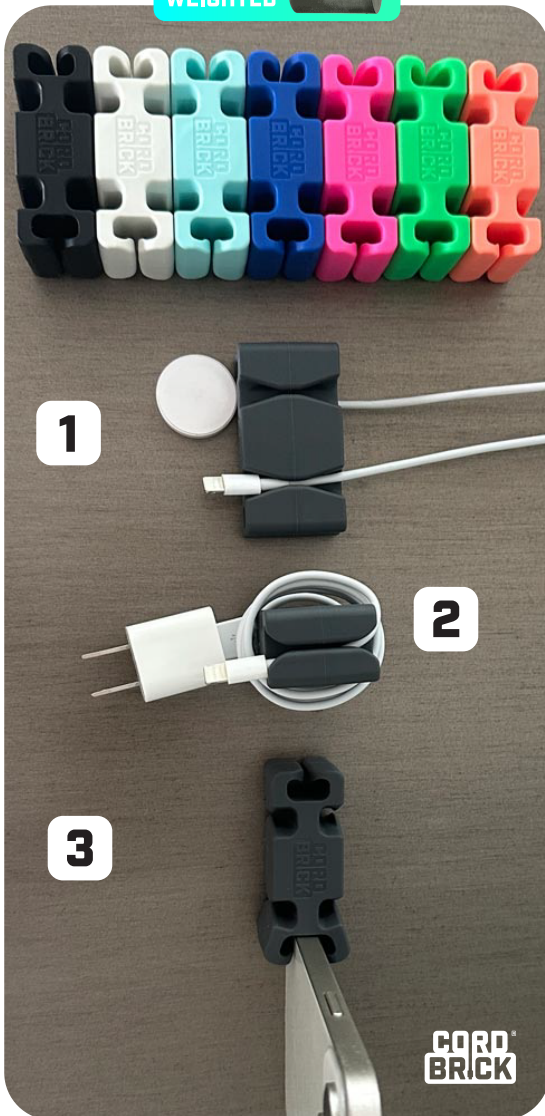

**CORD
BRICK**®

WEIGHT: 3.5 oz
MATERIAL: Silicone
DIMS: 2.5"x1.3"x0.95"
MSRP: $14.99

STEEL
WEIGHTED 1/4 lb