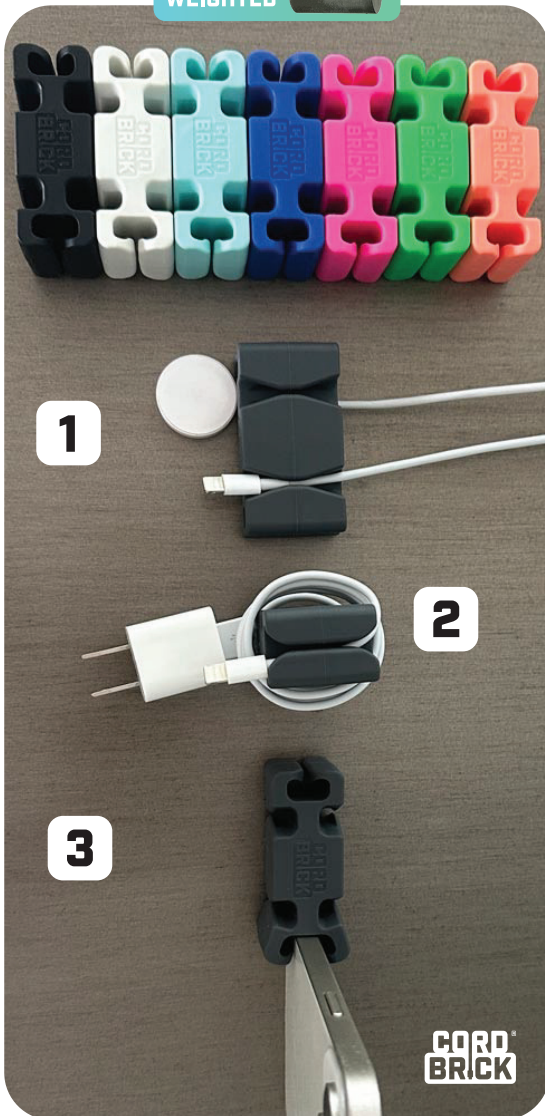

**CORD
BRICK**®

WEIGHT: 3.5 oz
MATERIAL: Silicone
DIMS: 2.5"x1.3"x0.95"
MSRP: $9.99

STEEL
WEIGHTED 1/4 lb