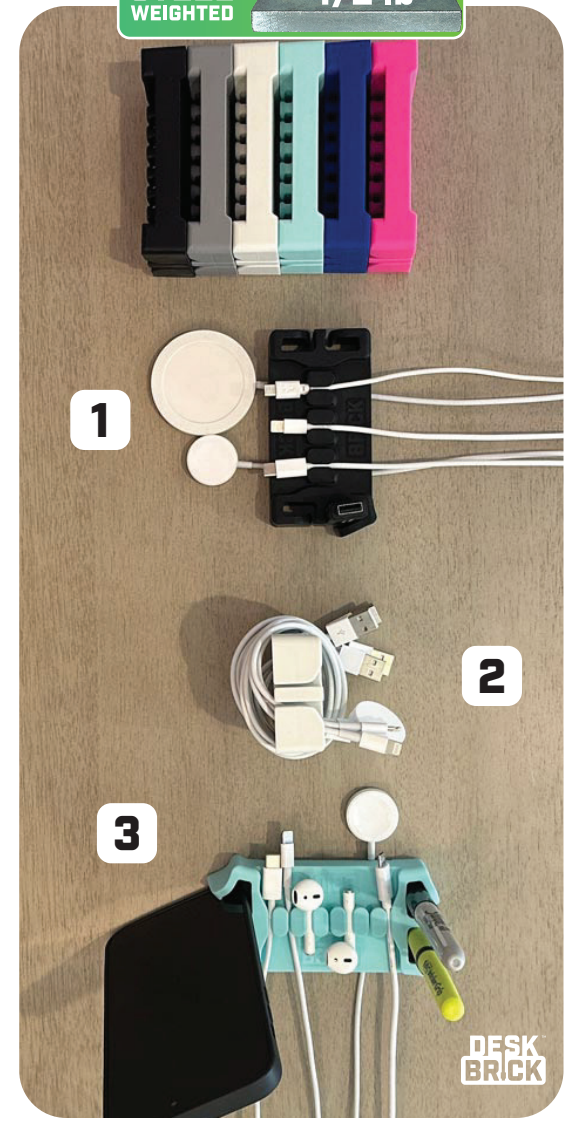

WHY DO THEY BUY?

**DESK
BRICK**

WEIGHT: 9.2 oz
MATERIAL: Silicone
DIMS: 4.1"x2.5"x0.9"
MSRP: $19.99

STEEL
WEIGHTED +1/2 lb