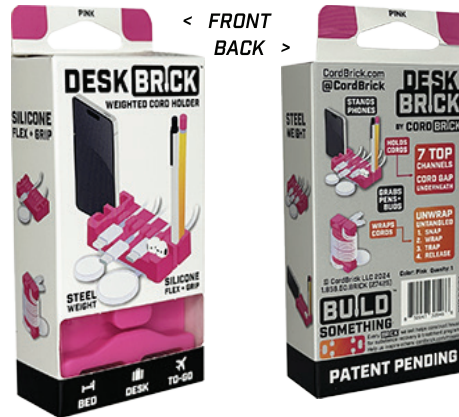

Per Unit Pricing: DeskBrick

Item Description	Black DeskBricks	Med Gray DeskBricks	Light Gray DeskBricks	Aqua DeskBricks	Blue DeskBricks	Pink DeskBricks
Product in Retail Package						
SKU	DB01-BLACK	DB01-GRAY	DB01-LIGHT	DB01-AQUA	DB01-BLUE	DB01-PINK
UPC	850047305381	850047305398	850047305404	850047305442	850047305459	850047305466
Cost	$7.49	$7.49	$7.49	$7.49	$7.49	$7.49
MSRP	$19.99	$19.99	$19.99	$19.99	$19.99	$19.99
Your Margin	62.5%	62.5%	62.5%	62.5%	62.5%	62.5%
Master Case Units	54	54	54	54	54	54
Case Dims (LxWxH)	10"x10"x8"	10"x10"x8"	10"x10"x8"	10"x10"x8"	10"x10"x8"	10"x10"x8"
Case Weight (lbs)	29	29	29	29	29	29
Case Cost	$404	$404	$404	$404	$404	$404
Case SKU	DB48-BLACK	DB48-GRAY	DB48-LIGHT	DB48-AQUA	DB48-BLUE	DB48-PINK
Case UPC	10850047305388	10850047305395	10850047305401	20850047305385	10850047305456	10850047305463
TI/Hi (40"x48")	16 x 6	16 x 6	16 x 6	16 x 6	16 x 6	16 x 6
Freight	Buyer Pays Freight: FOB US - Tampa, FL					
Lead Times	Domestic In-Stock Lead Times: 5-10 days. Backorder Lead Times 60-90 Days					
Terms	Net 30					
TO ORDER:	phone - email: 610.888.6008 - nick@cordbrick.com			item numbers: identify with SKU or UPC, add quantity		

NEW PRODUCT in 2024
NEW PACKAGING in 2024
NEW DISPLAYS in 2024

SILICONE PRODUCT
STEEL WEIGHT INSIDE
MULTIPLE USES/SOLUTIONS